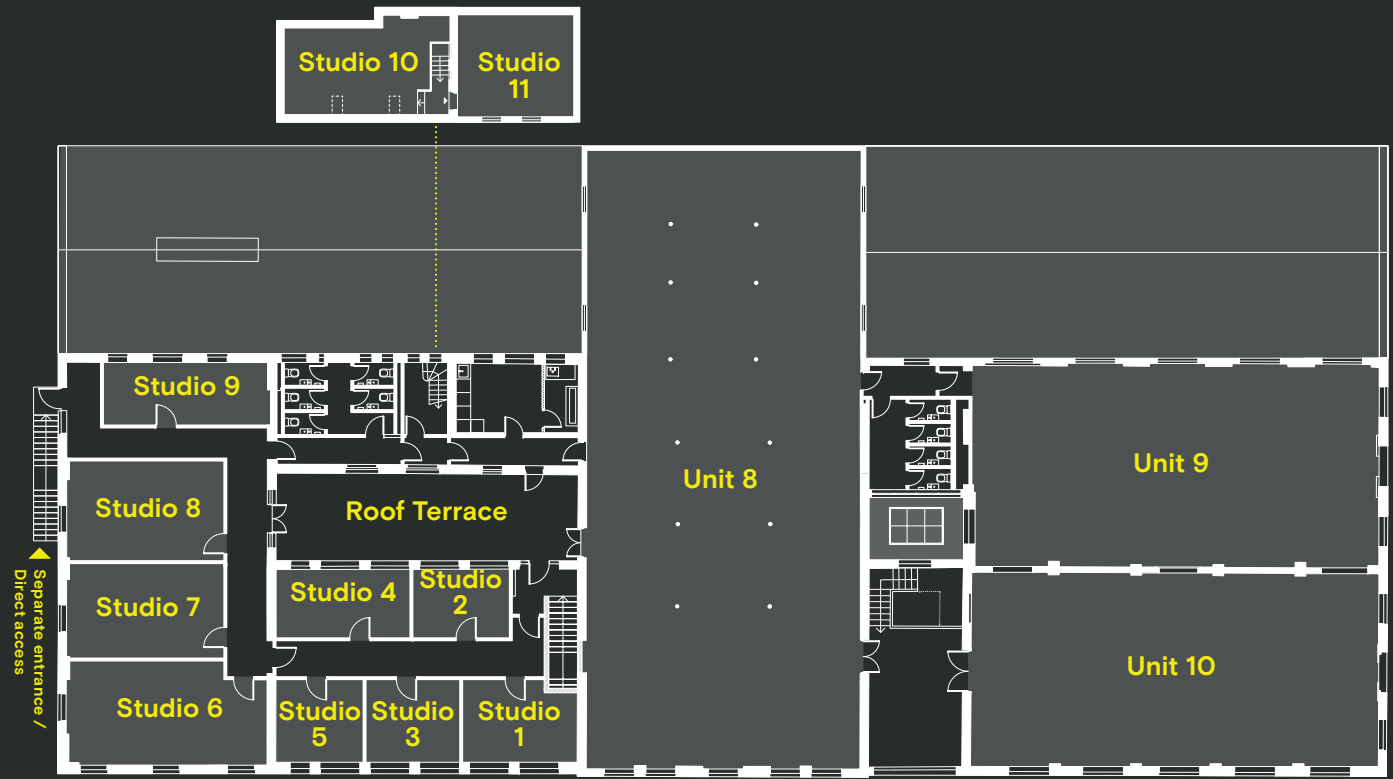

The Factory First & The Loft

	sq m	sq ft
Studio 1	18	193
Studio 2	13	139
Studio 3	15	161
Studio 4	18	193
Studio 5	14	150
Studio 6	39	419
Studio 7	31	333
Studio 8	31	333
Studio 9	22	236
Studio 10	29	312
Studio 11	26	283
Unit 8	337	3,627
Unit 9	161	1,732
Unit 10	146	1,571
Total available	900	9,682

 Natural daylight throughout

 Ceiling heights up to 5m

 Private roof terrace

 Openable windows

 Options for mezzanine